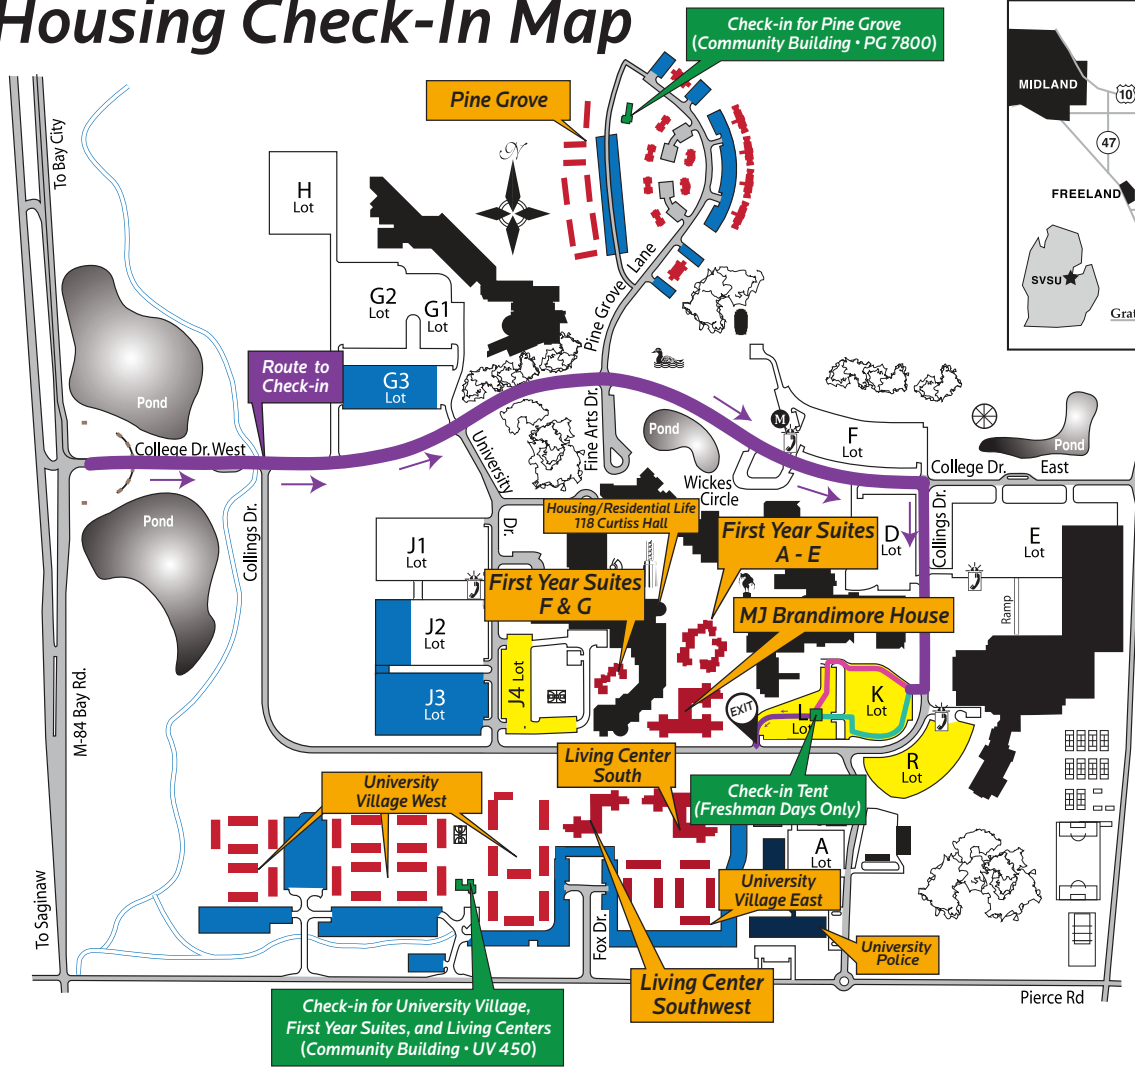

# Housing Check-In Map

- Housing Complexes
- Student Resident Parking
- Route for Freshman Days
- Check-in Location Start Here
- Unloading/Temporary Check-In Parking
- J4-Lot - (FYS F/G unloading; no golf cart assistance)*
- L-Lot - Freshman Days Only (Check-In Tent, Unloading, and Golf Cart Services for FYS A-E Houses, MJBH, LCS, and LCSW)*
- K-Lot/R-Lot (day use only; no golf cart assistance)*
- MJB/FYS Unloading Route
- LCS/LCSW Unloading Route
- University Police (Parking Permits)