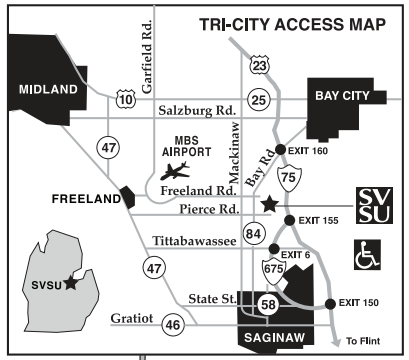

# Housing Check-In Map

- Housing Complexes
- Student Resident Parking
- Route for Freshman Days
- Check-in Location Start Here
- Unloading/Temporary Check-In Parking
- J4-Lot - (FYS F/G unloading; no golf cart assistance)*
- L-Lot - Freshman Days Only (Check-In Tent, Unloading, and Golf Cart Services for FYS A-E Houses, MJBH, LCS, and LCSW)*
- K-Lot/R-Lot (day use only; no golf cart assistance)*
- MJB/FYS Unloading Route
- LCS/LCSW Unloading Route
- University Police (Parking Permits)